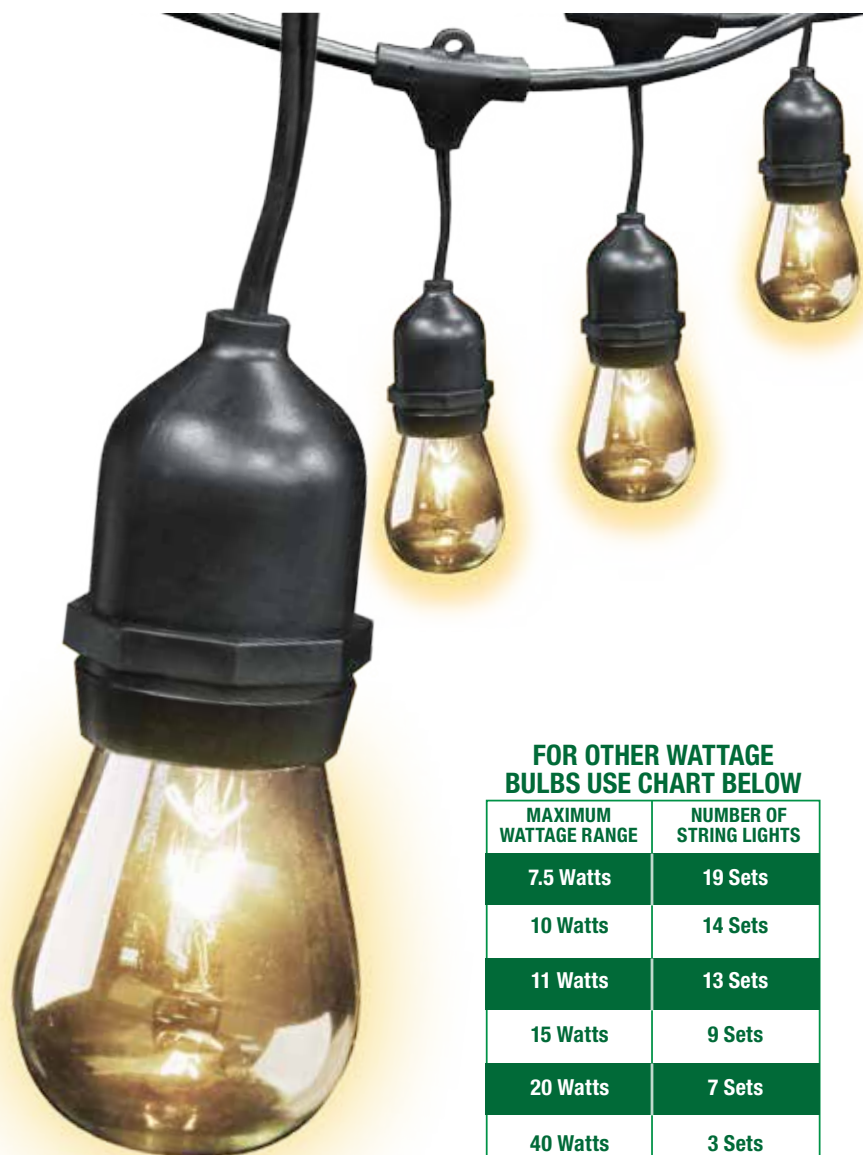

### Ideal For

Outdoor

### Features

- 30 Feet Long
- UL Wet Location
- Outdoor - Weatherproof
- 10 Light Sockets
- Includes 15 Bulbs (5 Extra)
- Heavy-Duty 16/3 SJTW Cord
- CUL Listed
- Bulbs Spaced 3ft Apart
- 2 Year Warranty

### Benefits

- Connect up to 13 String Lights (with included 11 watt bulbs)
- Durable