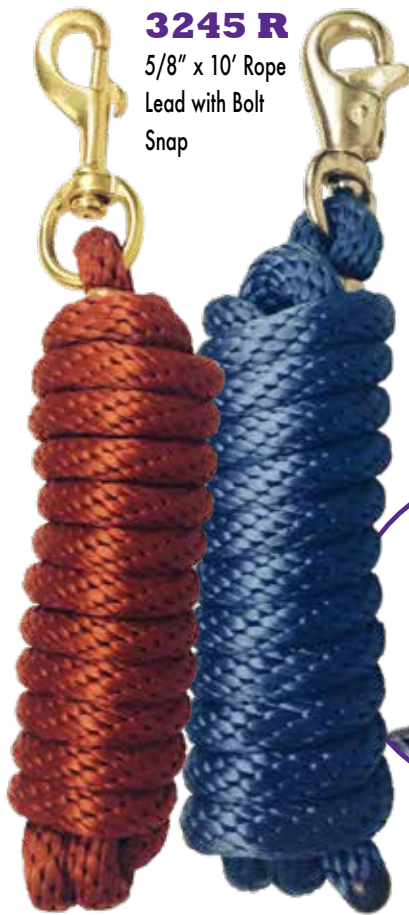

32 EC
30' Lunch Line with Chain

ALL VALHOMA LEADS ARE COILED. THIS IS A REAL SPACE SAVER! GREAT FOR IN-STORE DISPLAYS AND PRACTICAL FOR SHIPPING AND HANDLING!

3245 R
5/8" x 10' Rope Lead with Bolt Snap

3142 R
5/8" x 10' Rope Lead with Bull Snap

	Red		Burgundy
	Blue		Brown
	Black		Hunter Green
	Green		Purple
	Navy		Tan

Page 31 shows all colors available