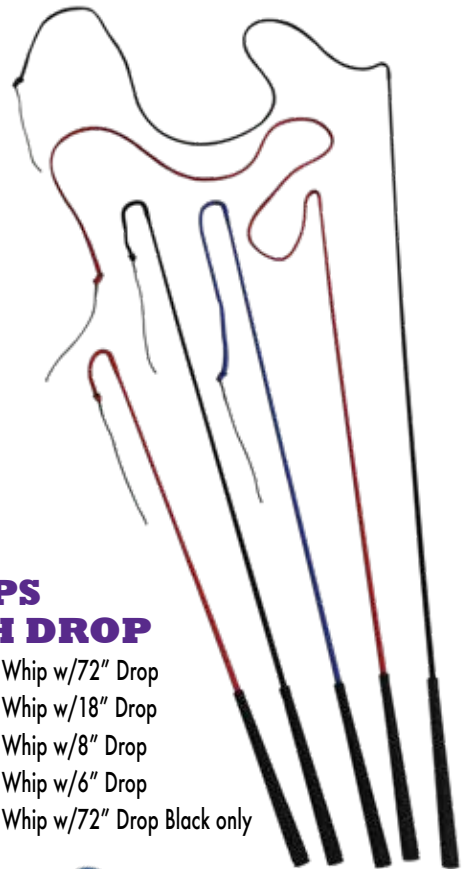

## TIE DOWN

52 P 1" Adjustable Tie Down 34" - 56" with replaceable Snap

**50 LEATHER WHIP 50" W/18" DROP**

**51 LEATHER RIDING CROP**

**WHIPS WITH DROP**

- 303 50" Whip w/72" Drop
- 304 50" Whip w/18" Drop
- 305 50" Whip w/8" Drop
- 306 36" Whip w/6" Drop
- 307 65" Whip w/72" Drop Black only