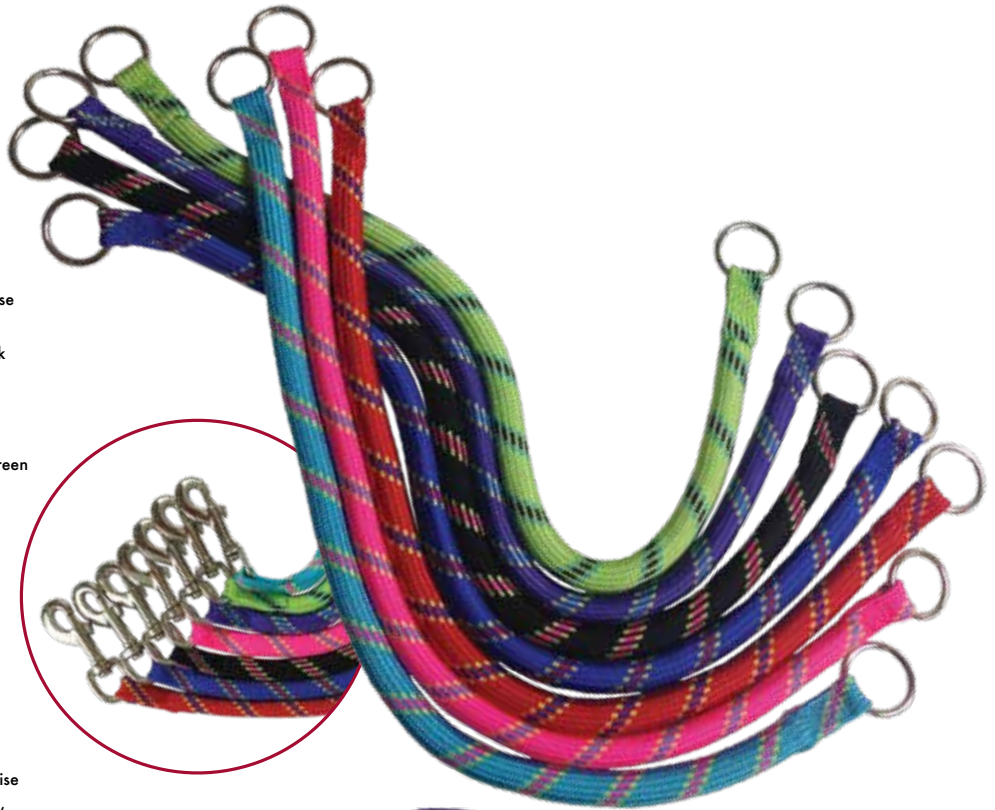

FASHION COLLARS & LEASHES

CONFETTI COLLARS AND LEASHES

Confetti Collars	Width	Length
349	5/16"	12"-20"
731	1/2"	22"-26"

Confetti Leashes	Width	Length
350 4	5/16"	4'
350 6	5/16"	6'
732 4	1/2"	4'
732 6	1/2"	6'

POLY ROPE LEASHES

Poly Rope Leashes	Width	Length
351	1/2"	4' & 6'