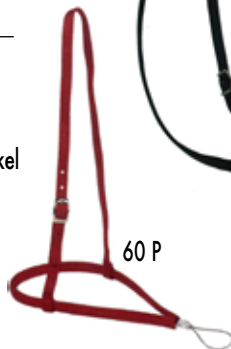

## NEOPRENE GIRTHS

Available in  
30", 32", 34", 36"  
Available in Black

- 217 Girth Straight
- 227 Girth Roper
- 237 Girth Sleeve

## RUNNING MARTINGALE

Nylon webbing with Heavy Duty Hardware,  
Fully adjustable fork, Girth and Neck Straps

119 RM

## CABLE NOSEBAND

Nylon covered cable with Nickel plated Hardware with fully Adjustable Crown

60 P