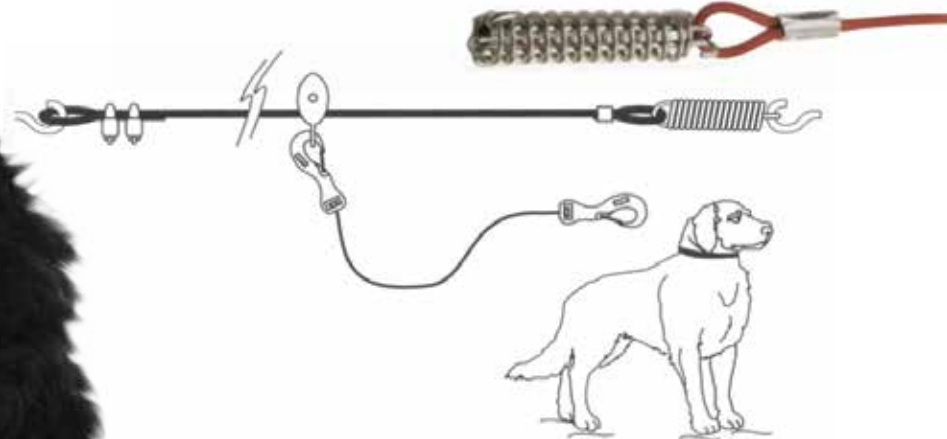

TIE-OUT CABLES & CABLE TROLLEY

TIE-OUT CABLES

Plastic coated marine cable tie-outs. Will not rust or tangle. Will hold your pet securely.

Item	Length	Weight
10010	10'	Medium Cable
10015	15'	Medium Cable
10020	20'	Medium Cable
20010	10'	Large Cable
20015	15'	Large Cable
20020	20'	Large Cable
20030	30'	Large Cable
252015	15'	Heavy Cable
252020	20'	Heavy Cable
252030	30'	Heavy Cable

CABLE TROLLEY SYSTEM

Plastic coated marine cable. Features a zinc die cast nickel plated snap that rotates 360 degrees.

Item	Length	Weight
21025	25'	Large Cable
21050	50'	Large Cable
21075	75'	Large Cable
21100	100'	Large Cable