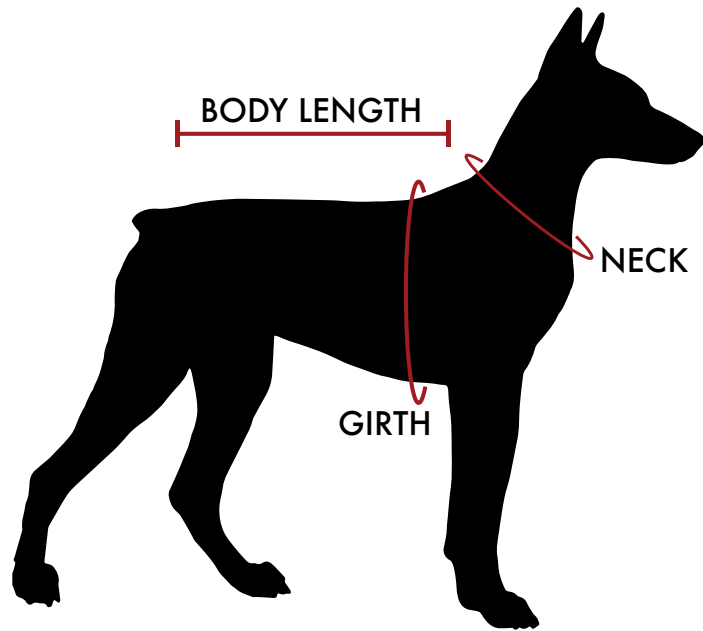

## EASY MEASURING FOR ORDERING!

### NO GUESSING!

Simply measure your pet and buy that size Valhoma Collar or Harness. An 18" measurement around the neck means your pet wears an 18" collar.