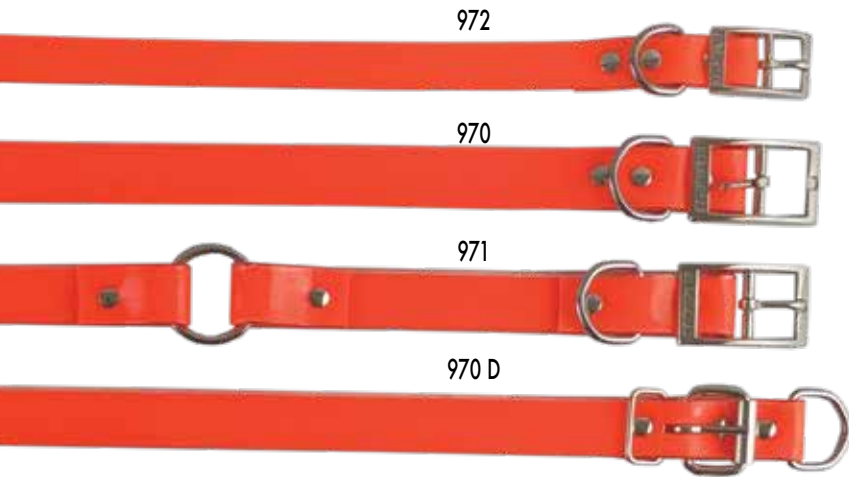

HUNTING & SPORTING DOG PRODUCTS

PLASTIC HUNTING COLLARS

Easy clean and care for active outdoor dogs

Biothane Collars	Width	Length				
		12"	14"	16"	18"	20"
972	3/4"	12"	14"	16"	18"	20"
971	1"	16"	18"	20"	22"	24"
970	1"	16"	18"	20"	22"	24"
970 D	1"	16"	18"	20"	22"	24"